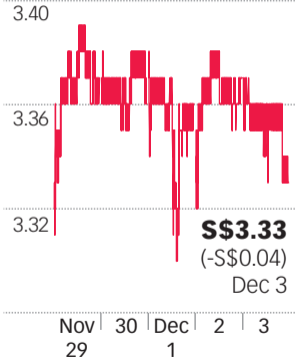

Roller coaster week

CapitaLand Investment

(S\$)

\$3.33

(-S\$0.04)

Dec 3

Source: Bloomberg