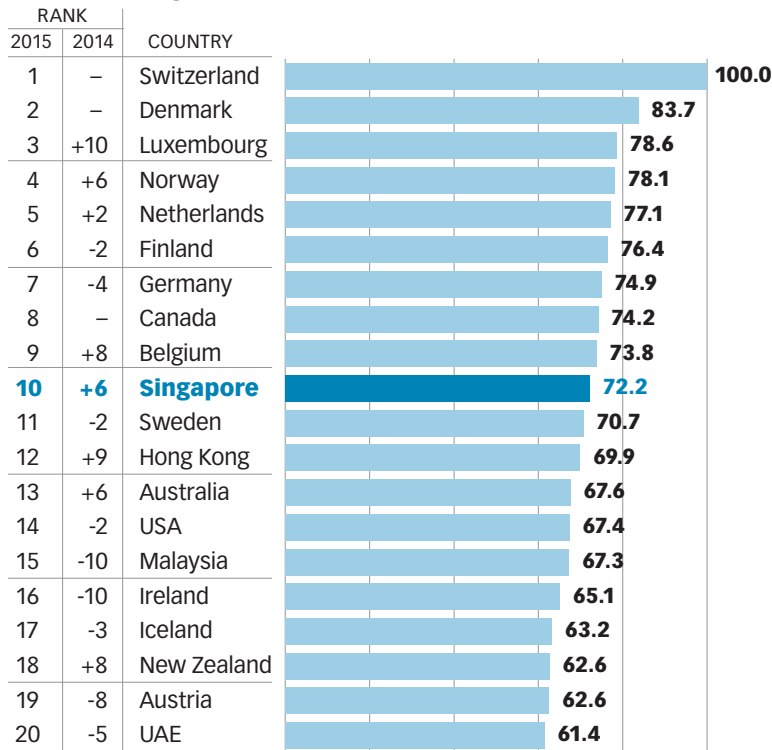

## Overall ranking for 2015

The IMD World Talent Ranking 2015 shows the overall ranking for 61 economies. The economies are ranked from the most to the least competitive, and the change from the previous year's ranking is also shown. The scores are actually indices (0-100) generated for the unique purpose of constructing graphics.