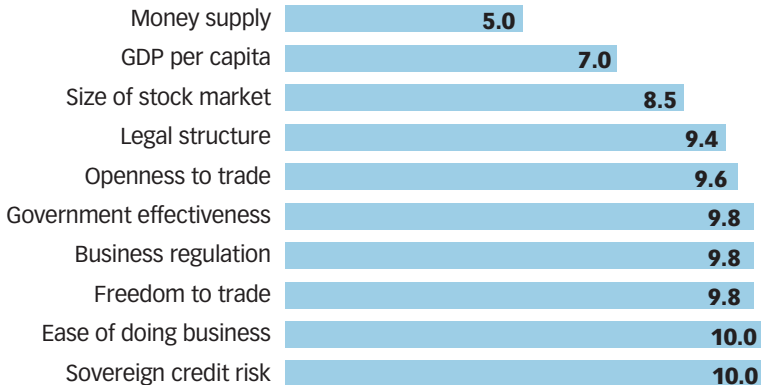

# Singapore's transaction attractiveness

Transaction Attractiveness Indicator on a scale from 0 to 10