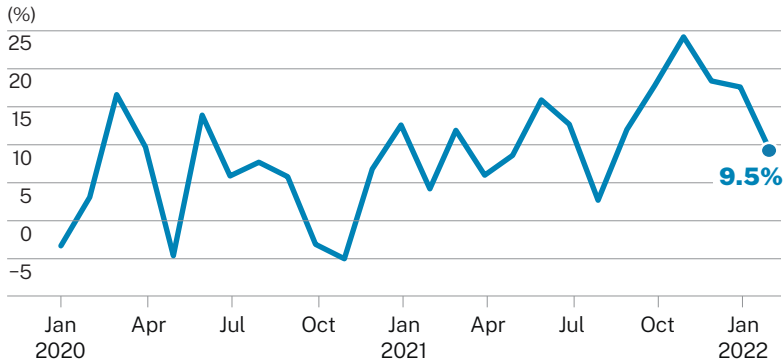

Slowing down

NODX year-on-year change

Source: Enterprise Singapore