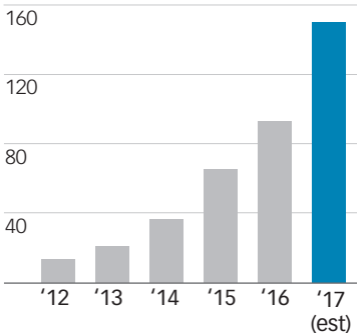

# Gaming prize money

(US\$M)

160

120

80

40

'12

'13

'14

'15

'16

'17

(est)

Source: Unibet