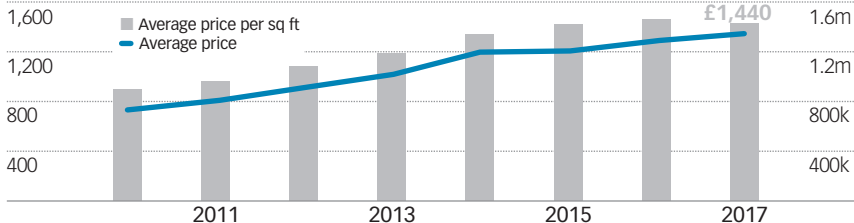

Prime movements

Prime Central London prices

(Average price per sq ft)

Central London average 2-bedroom rents