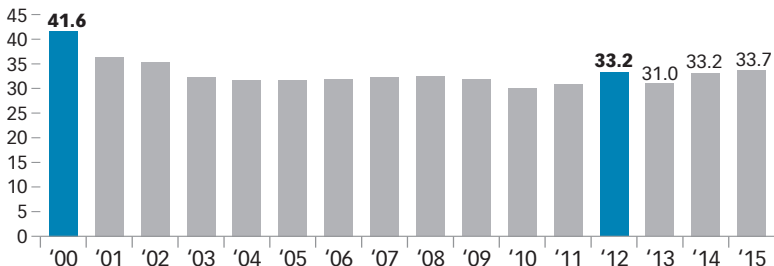

## NON-RESIDENTS:

1.67M

Dependants of citizens/  
PRs/work pass holders: **16%**

S pass  
holders: **11%**

Students:  
**4%**

Note: Numbers may not add up due to rounding.

## Citizen births in 2015 were the highest in over a decade

('000)

Note: 2000 and 2012 were Years of the Dragon