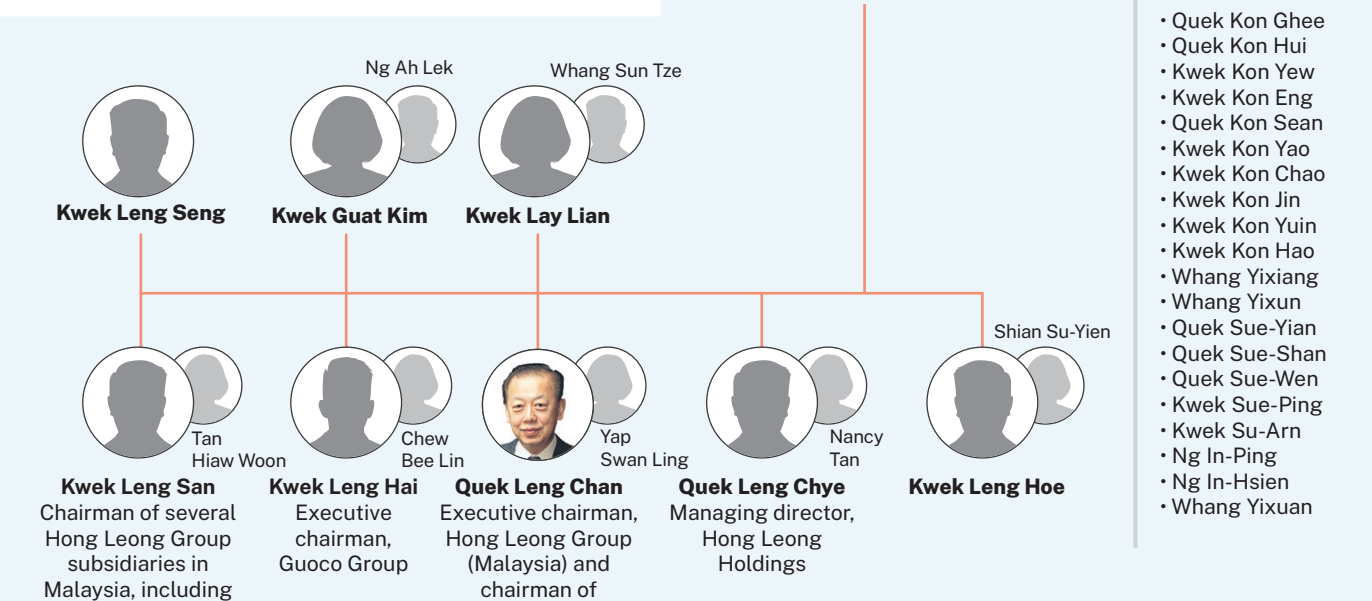

# Skin in the game: Who's who in the Kwek clan behind CDL

- Grandchildren of Kwek Hong Leong (non-exhaustive)**
- Kwek Pei Xuan (Hong Leong Asia executive director)
  - Michelle Kwek
  - Jaime Kwek
  - Sara Kwek
  - Kwek Kon Chun

- Grandchildren of Kwek Hong Khai**
- Kwek Wei Ling
  - Kwek Wei Geng
  - Kwek Wei Hong
  - Huang Siew Bin

**Legend**

Kwek family member Spouse

SOURCE: COMPILED BY BT BASED ON PUBLICLY AVAILABLE INFORMATION. THE INFORMATION IN THIS GRAPHIC IS NON-EXHAUSTIVE. MANY MEMBERS OF THE KWEK FAMILY ALSO HOLD DIRECTOR POSITIONS AND OWN SHARES IN MAJOR HONG LEONG GROUP VEHICLES HONG LEONG INVESTMENT HOLDINGS, HONG LEONG HOLDINGS AND HONG REALTY.