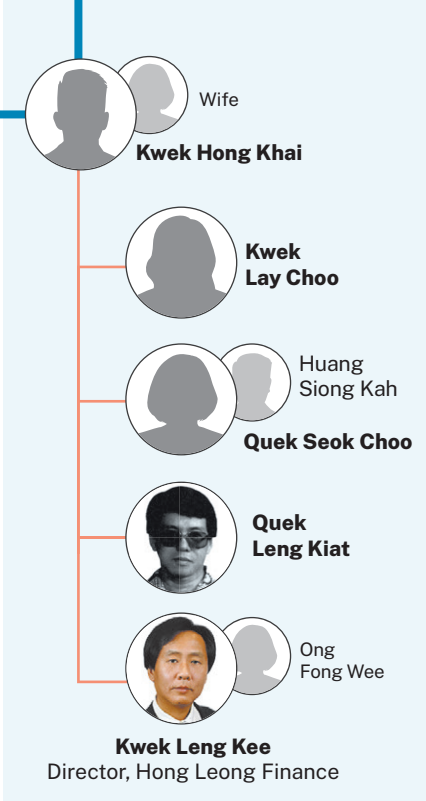

# Skin in the game: Who's who in the Kwek clan behind CDL

- Grandchildren of Kwek Hong Leong (non-exhaustive)**
- Kwek Pei Xuan (Hong Leong Asia executive director)
  - Michelle Kwek
  - Jaime Kwek
  - Sara Kwek
  - Kwek Kon Chun

- Grandchildren of Kwek Hong Khai**
- Kwek Wei Ling
  - Kwek Wei Geng
  - Kwek Wei Hong
  - Huang Siew Bin

**Legend**

Kwek family member Spouse

SOURCE: COMPILED BY BT BASED ON PUBLICLY AVAILABLE INFORMATION. THE INFORMATION IN THIS GRAPHIC IS NON-EXHAUSTIVE. MANY MEMBERS OF THE KWEK FAMILY ALSO HOLD DIRECTOR POSITIONS AND OWN SHARES IN MAJOR HONG LEONG GROUP VEHICLES HONG LEONG INVESTMENT HOLDINGS, HONG LEONG HOLDINGS AND HONG REALTY.