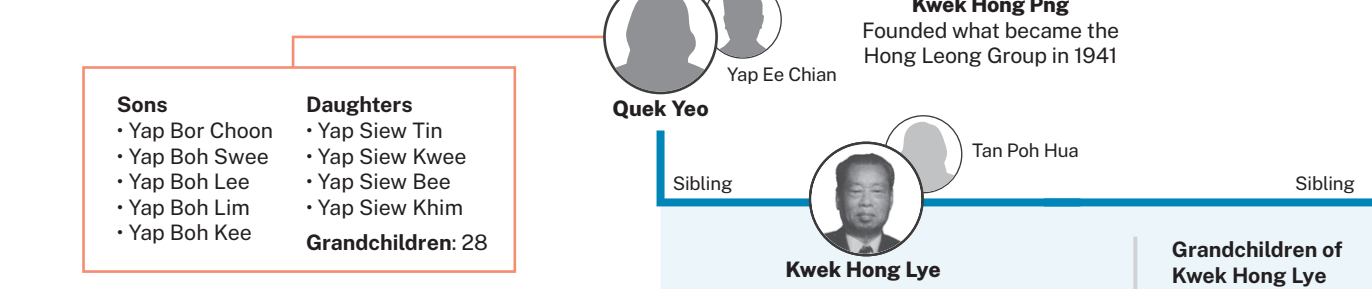

# Skin in the game: Who's who in the Kwek clan behind CDL

- Grandchildren of Kwek Hong Leong (non-exhaustive)**
- Kwek Pei Xuan (Hong Leong Asia executive director)
  - Michelle Kwek
  - Jaime Kwek
  - Sara Kwek
  - Kwek Kon Chun