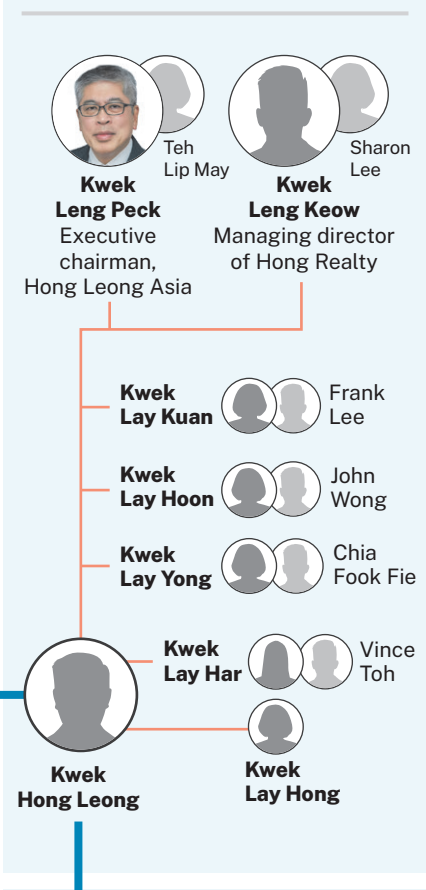

# Skin in the game: Who's who in the Kwek clan behind CDL

- Grandchildren of Kwek Hong Leong (non-exhaustive)**
- Kwek Pei Xuan (Hong Leong Asia executive director)
  - Michelle Kwek
  - Jaime Kwek
  - Sara Kwek
  - Kwek Kon Chun

- Grandchildren of Kwek Hong Khai**
- Kwek Wei Ling
  - Kwek Wei Geng
  - Kwek Wei Hong
  - Huang Siew Bin

**Legend**

Kwek family member Spouse

SOURCE: COMPILED BY BT BASED ON PUBLICLY AVAILABLE INFORMATION. THE INFORMATION IN THIS GRAPHIC IS NON-EXHAUSTIVE. MANY MEMBERS OF THE KWEK FAMILY ALSO HOLD DIRECTOR POSITIONS AND OWN SHARES IN MAJOR HONG LEONG GROUP VEHICLES HONG LEONG INVESTMENT HOLDINGS, HONG LEONG HOLDINGS AND HONG REALTY.