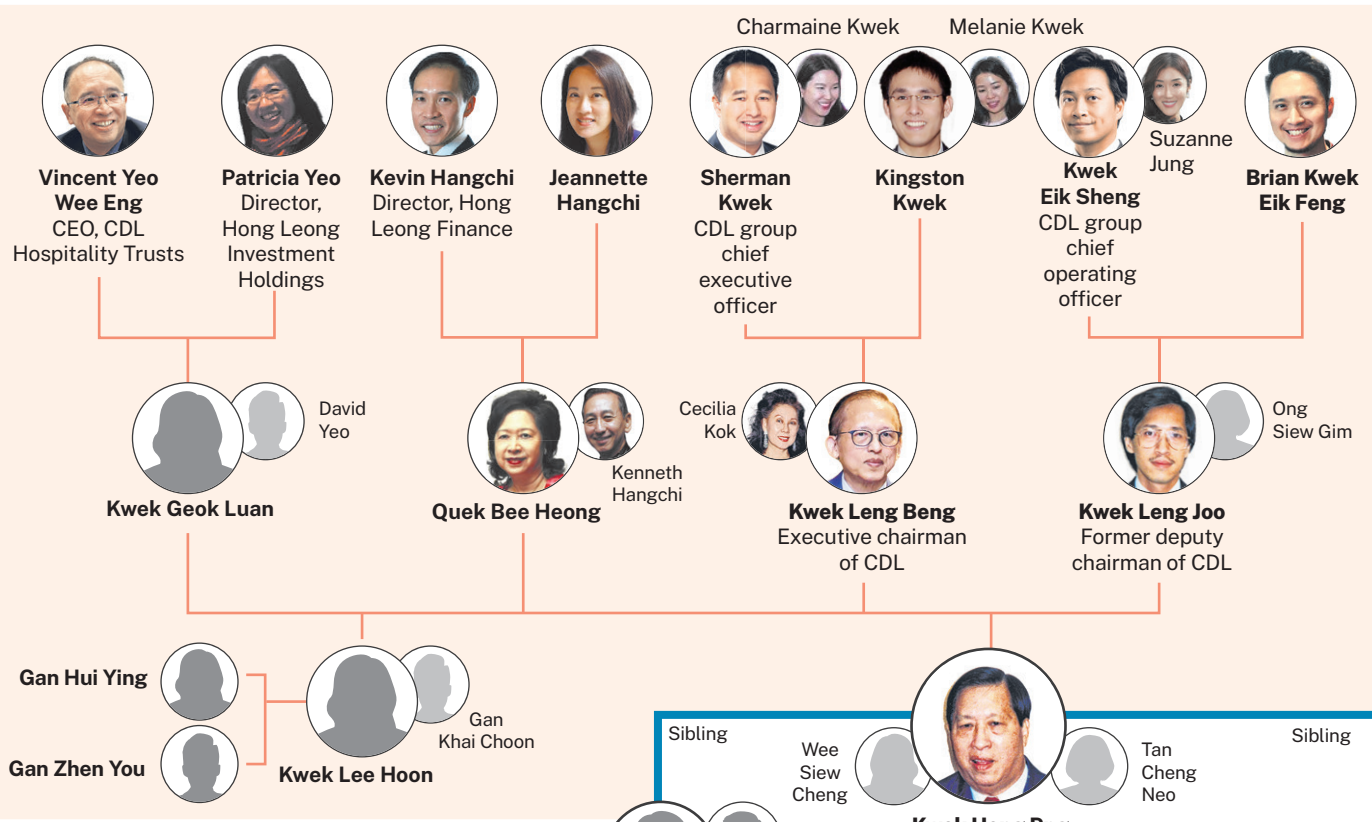

# Skin in the game: Who's who in the Kwek clan behind CDL

- Grandchildren of Kwek Hong Leong (non-exhaustive)**
- Kwek Pei Xuan (Hong Leong Asia executive director)
  - Michelle Kwek
  - Jaime Kwek
  - Sara Kwek
  - Kwek Kon Chun

- Grandchildren of Kwek Hong Khai**
- Kwek Wei Ling
  - Kwek Wei Geng
  - Kwek Wei Hong
  - Huang Siew Bin

**Legend**

Kwek family member Spouse

SOURCE: COMPILED BY BT BASED ON PUBLICLY AVAILABLE INFORMATION. THE INFORMATION IN THIS GRAPHIC IS NON-EXHAUSTIVE. MANY MEMBERS OF THE KWEK FAMILY ALSO HOLD DIRECTOR POSITIONS AND OWN SHARES IN MAJOR HONG LEONG GROUP VEHICLES HONG LEONG INVESTMENT HOLDINGS, HONG LEONG HOLDINGS AND HONG REALTY.