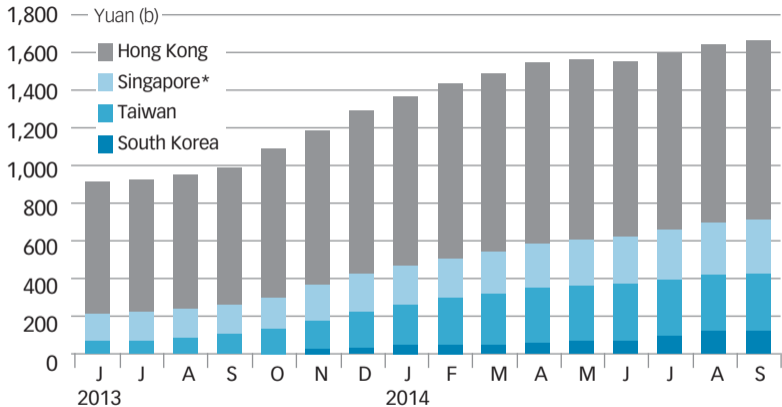

Offshore yuan deposits

**Monthly data for Singapore's yuan deposits is interpolated from the official quarterly series*