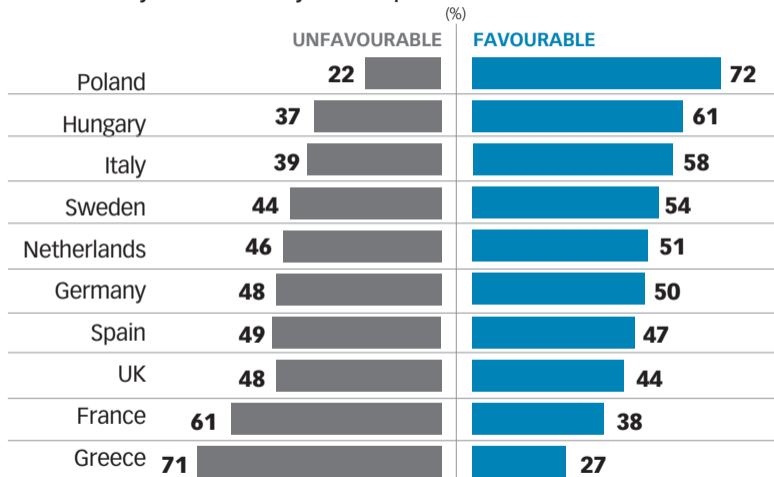

Views of EU

Favourability varies widely in Europe

*Pew Research Center

Source: Spring 2016 Global Attitudes Survey. Q10c.