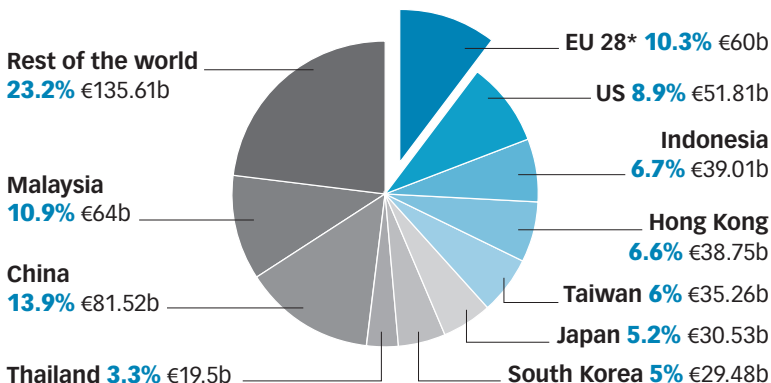

# Close to EU

Singapore and the European Union enjoy close trade ties

## Singapore's top trading partners (2015)

\* Refers to 28 member states of European Union

## EU-Singapore total trade