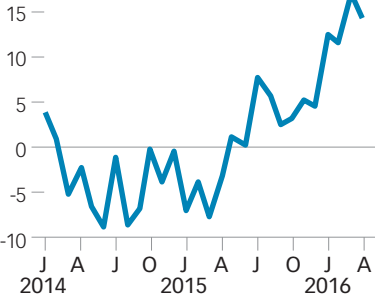

Rise

Singapore 1H16 visitor arrivals

20 - (%) GROWTH RATE Y-O-Y

Source: STB, Fitch