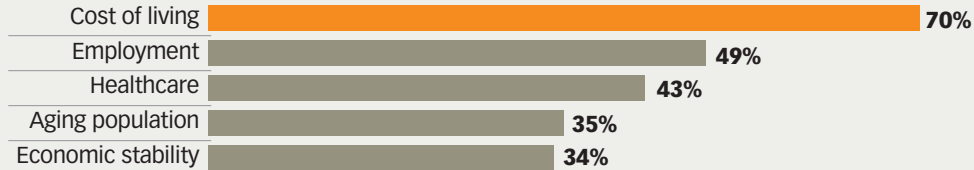

YouGov Budget 2016 survey Total of 986 in Singapore polled

Budget 2016's impact on individual and family

Budget 2016's impact on country

Current state of economy

How the economy will develop

What the government should place more emphasis on next year

*Percentages may not add up to 100% due to rounding off