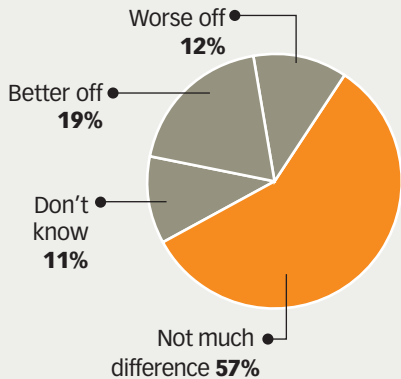

YouGov Budget 2016 survey Total of 986 in Singapore polled

Budget 2016's impact on individual and family

Budget 2016's impact on country

Current state of economy

How the economy will develop

What the government should place more emphasis on next year

*Percentages may not add up to 100% due to rounding off