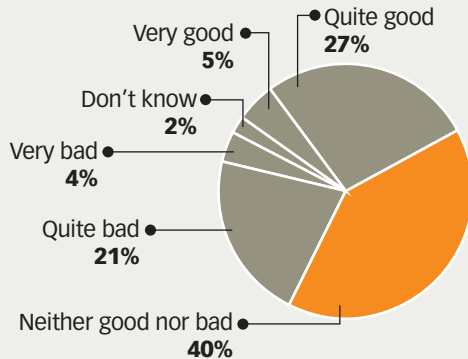

YouGov Budget 2016 survey Total of 986 in Singapore polled

Budget 2016's impact on individual and family

Budget 2016's impact on country

Current state of economy

How the economy will develop

What the government should place more emphasis on next year

*Percentages may not add up to 100% due to rounding off